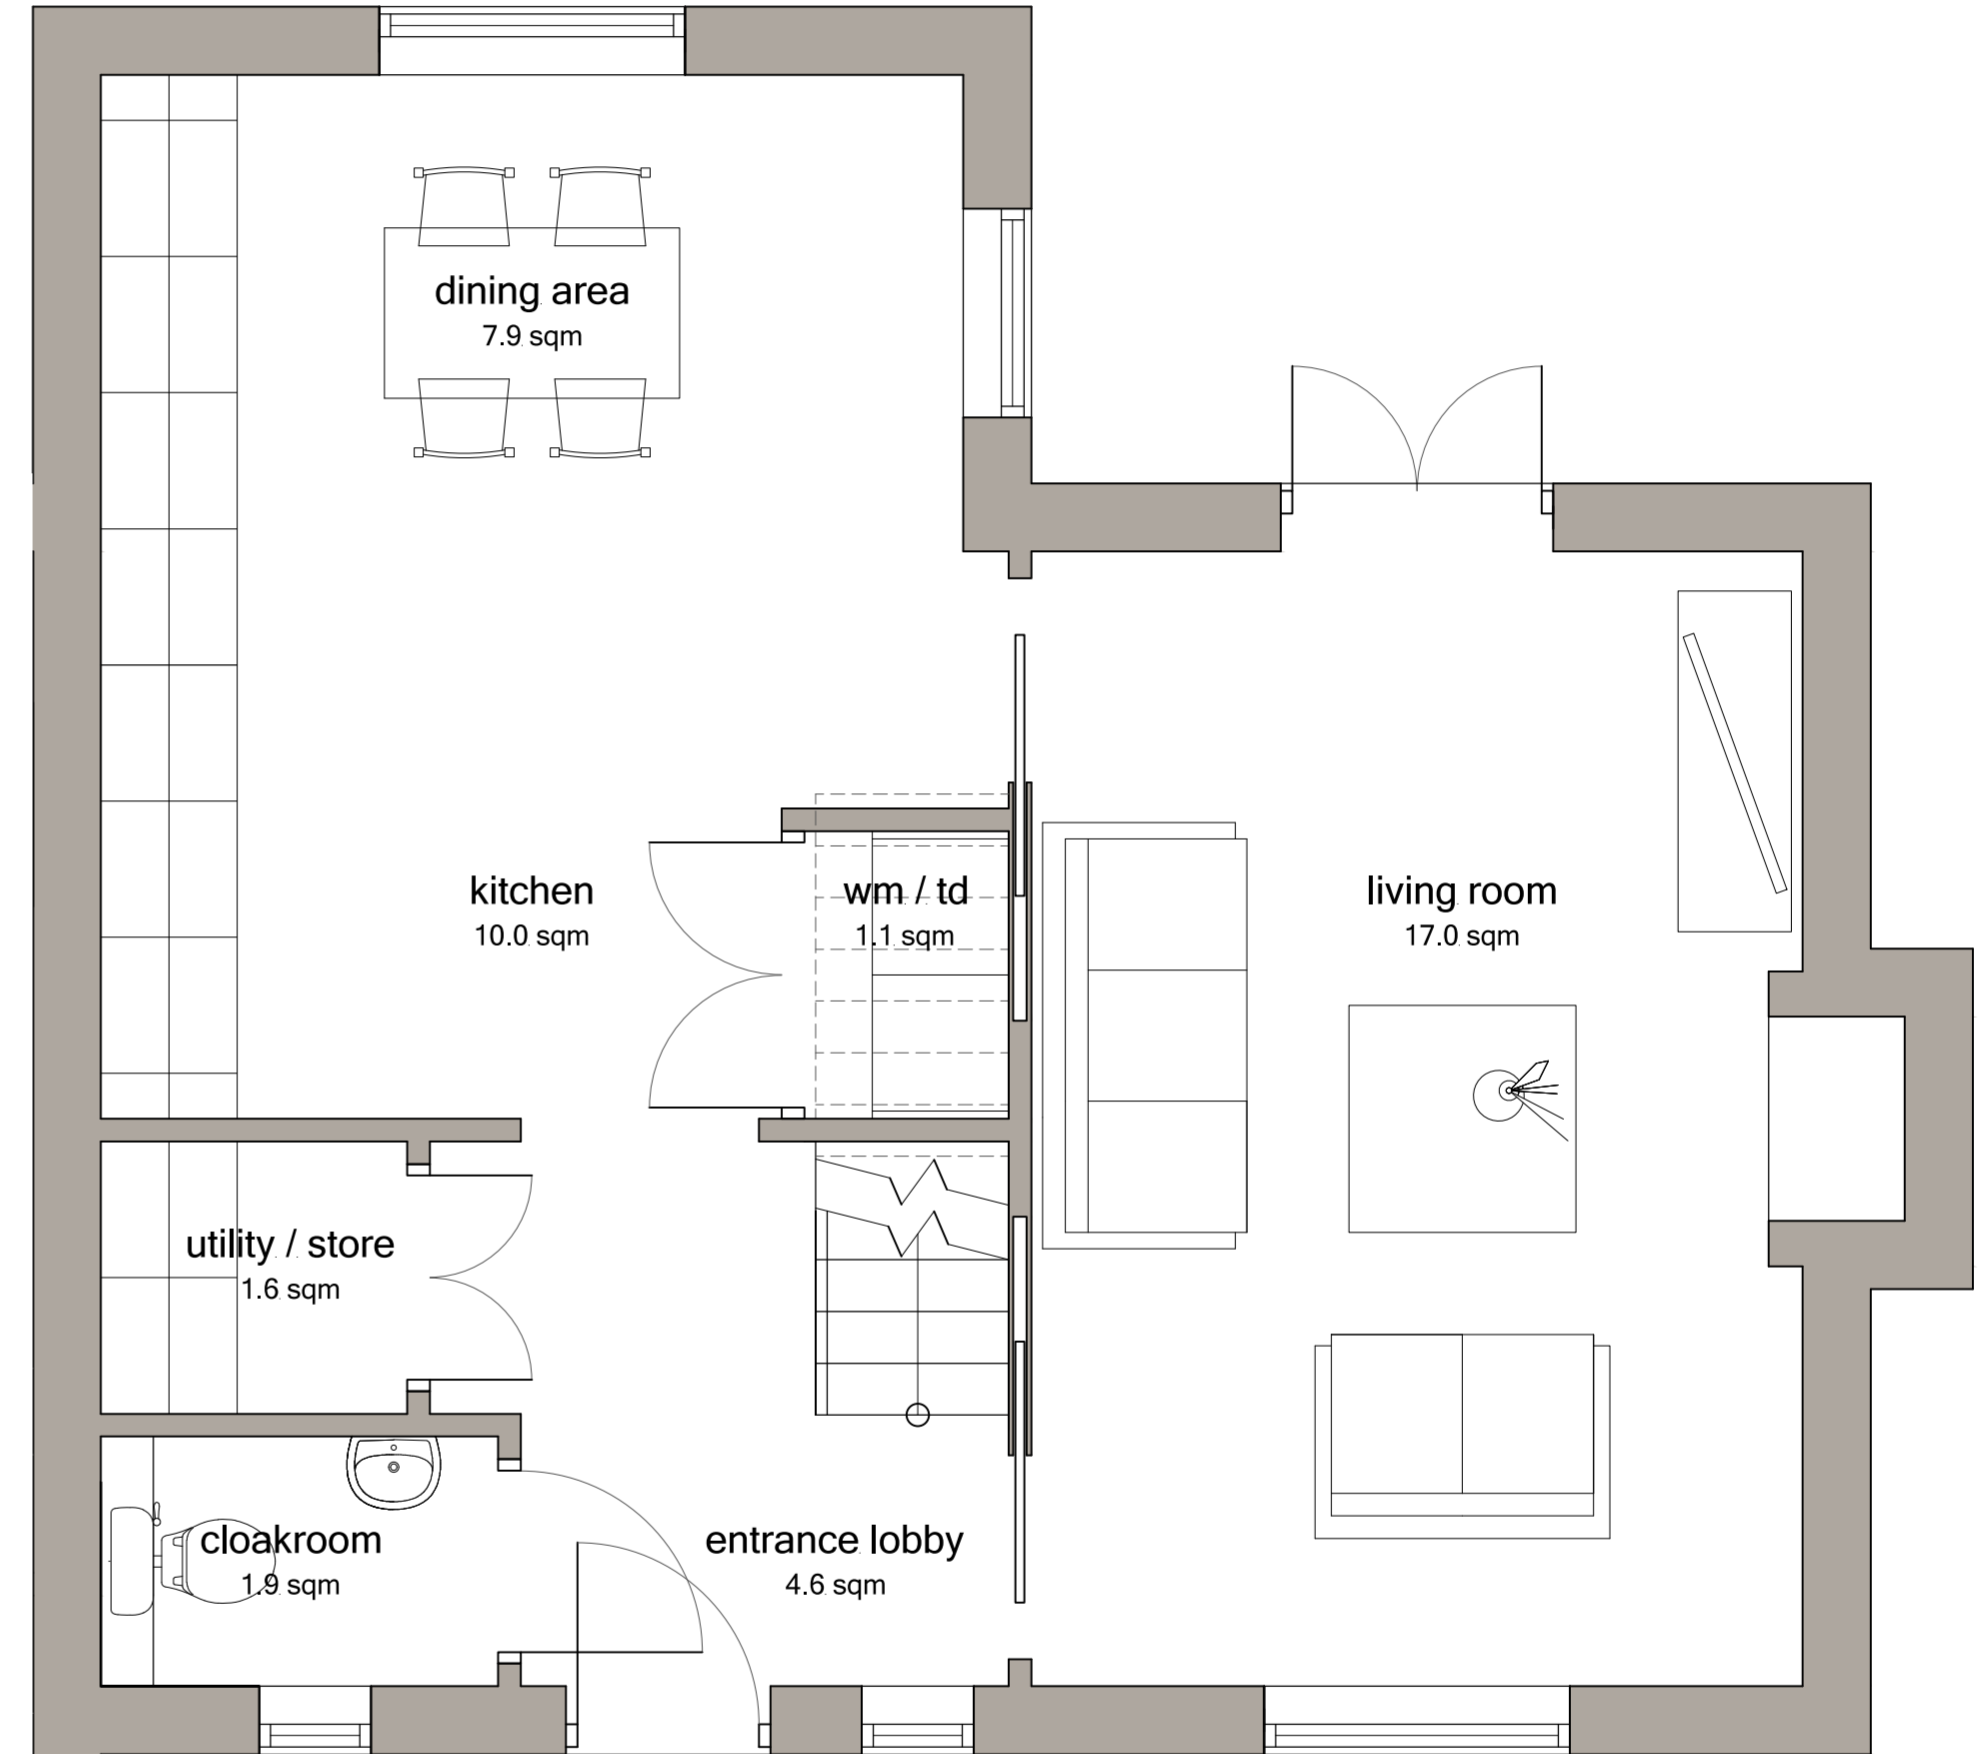

Turtle Dove Cottage First Floor Plan

First Floor Gross Internal Area = 37.5 m² [403 sqft]

Turtle Dove Cottage

Ground Floor Gross Internal Area = 45.4 m² [488 sqft]

Total Gross Internal Area = 82.9 m² [891 sqft]