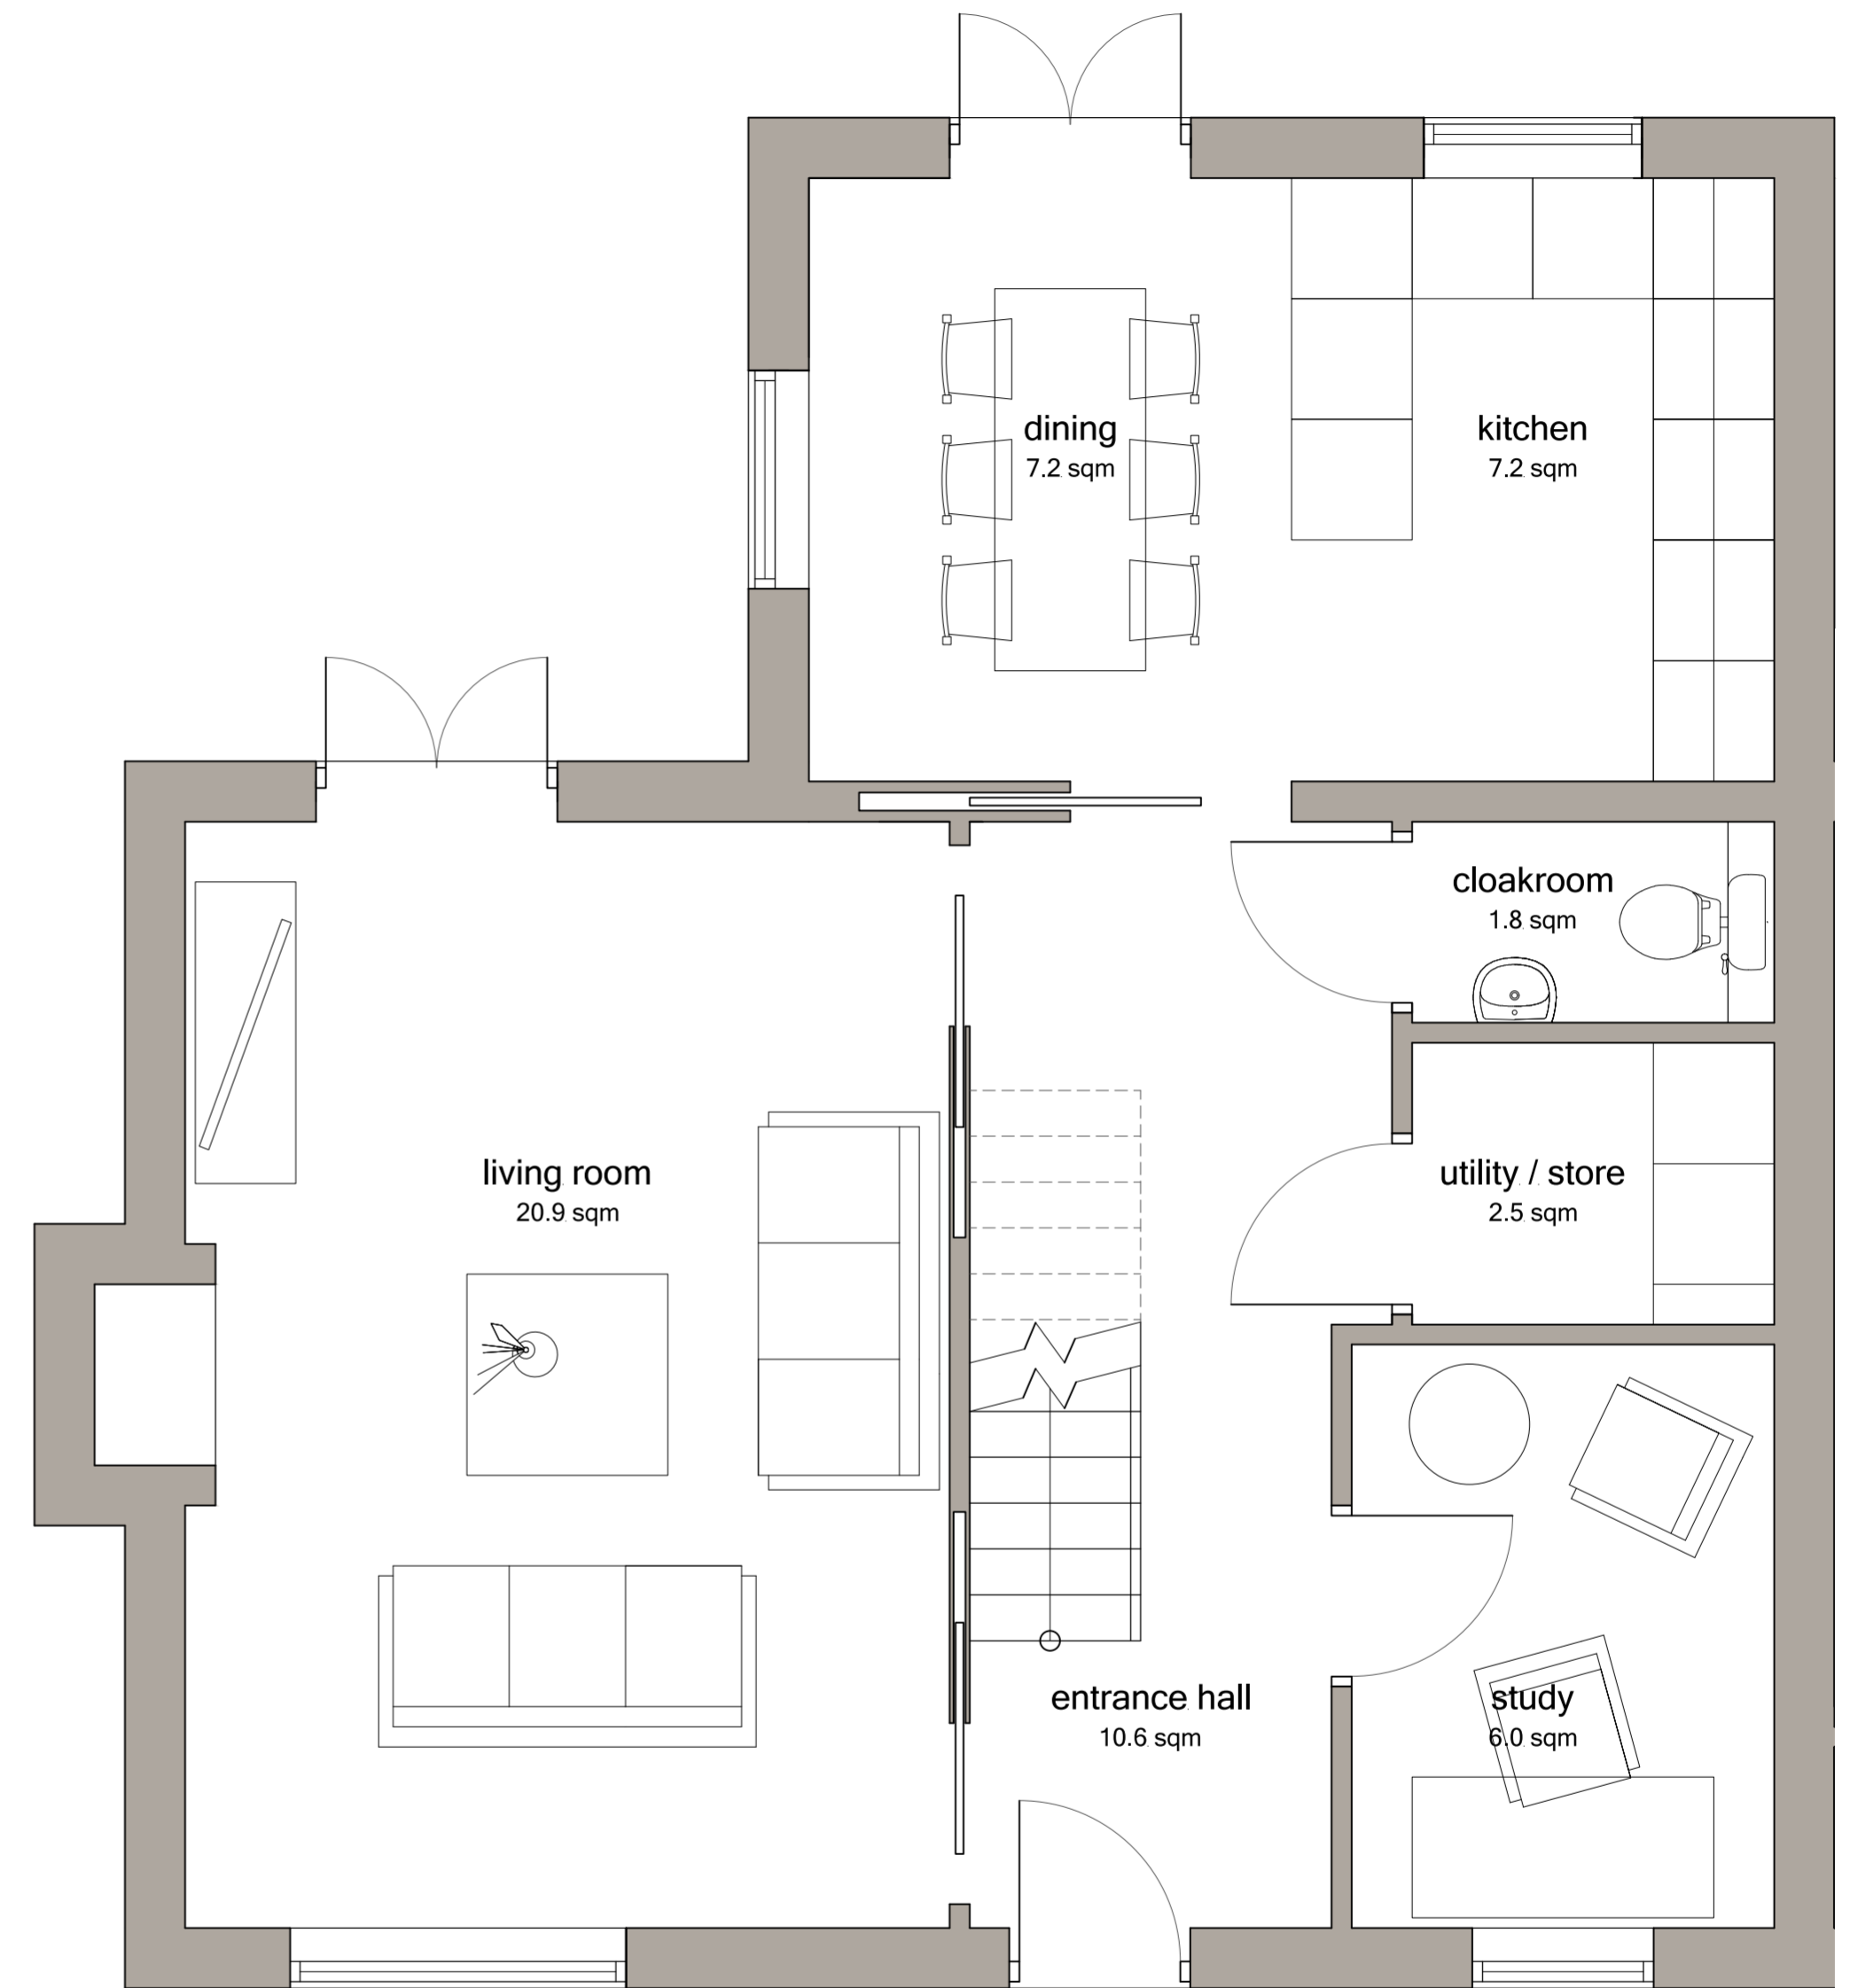

Catkin Cottage First Floor Plan

First Floor Gross Internal Area = 58.1 m² [625 sqft]

Catkin Cottage Ground Floor Plan

Ground Floor Gross Internal Area = 58.1 m² [625 sqft]

Total Gross Internal Area = 116.2 m² [1250 sqft]